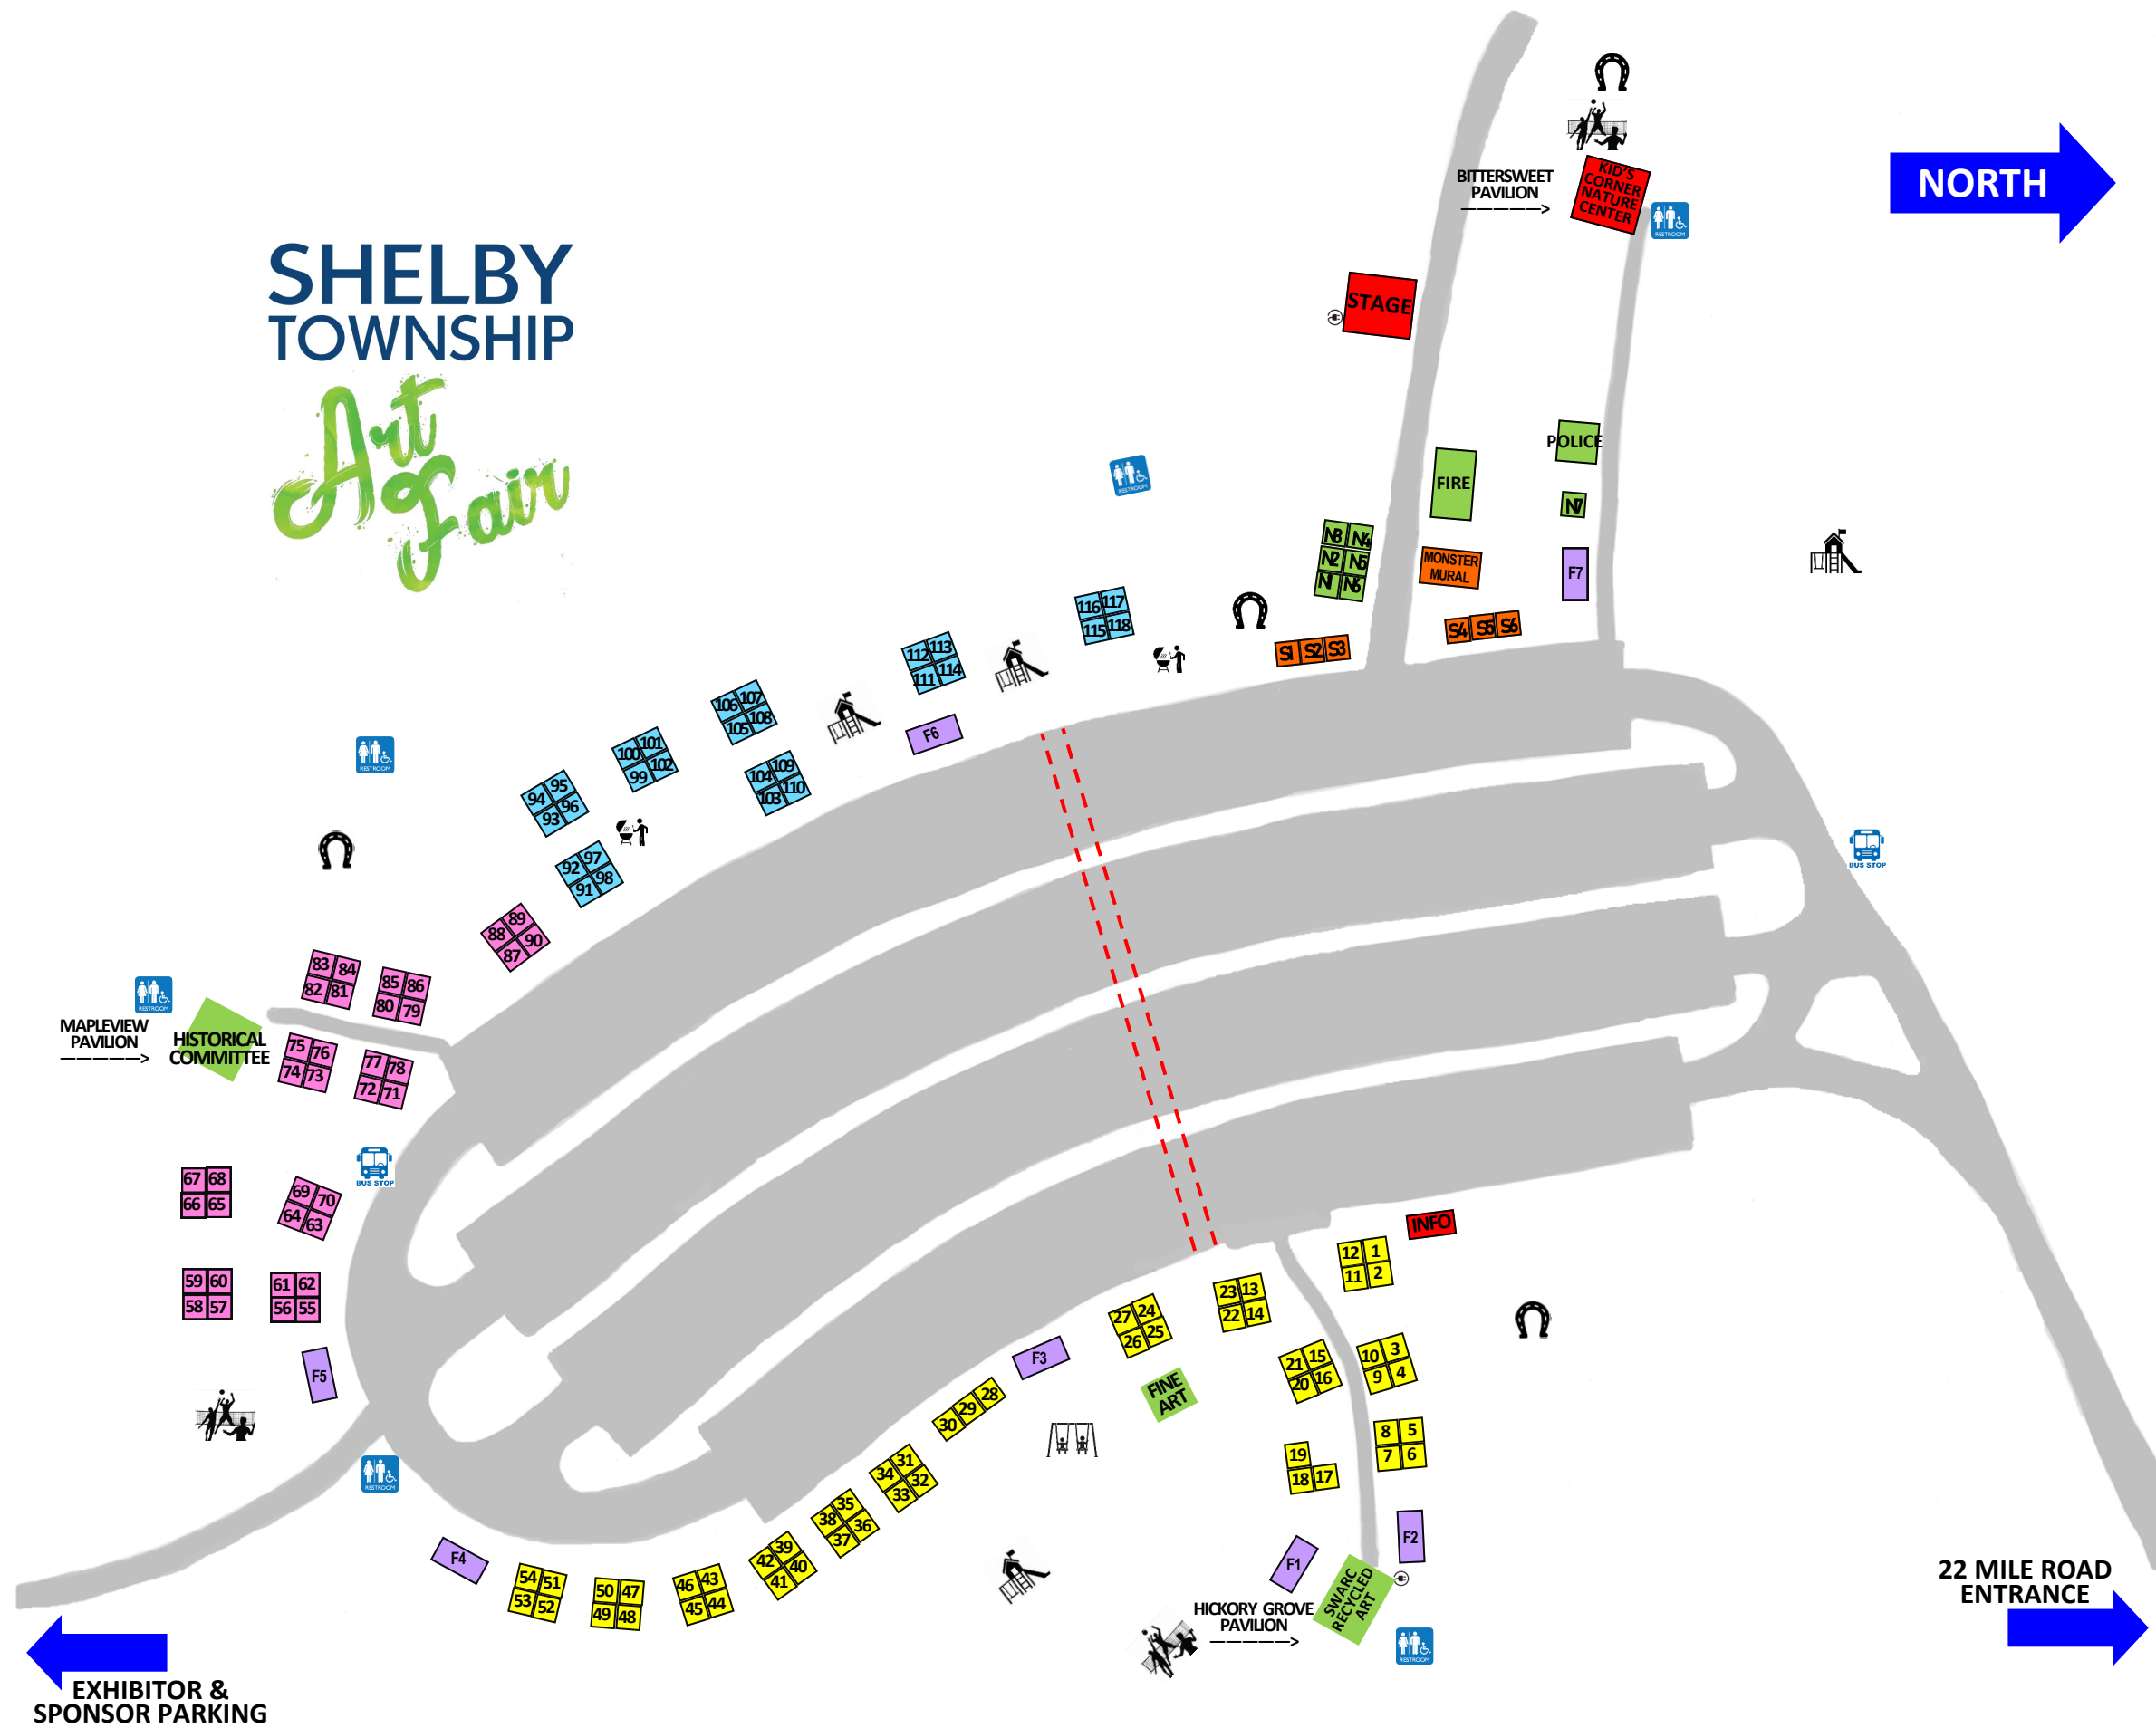

SHELBY TOWNSHIP

Art Fair

EXHIBITOR & SPONSOR PARKING

22 MILE ROAD ENTRANCE

BITTERSWEET PAVILION

KID'S CORNER NATURE CENTER

STAGE

POLICE

94 95
93 96

92 97
91 98

88 89
87 90

83 84
82 81

85 86
80 79

75 76
74 73

77 78
72 71

67 68
66 65

21 15
20 16

10 3
9 4

19
18 17

8 5
7 6

F2

HICKORY GROVE PAVILION

SWARC RECYCLED ART

F1

12 1
11 2

INFO

22 MILE ROAD ENTRANCE